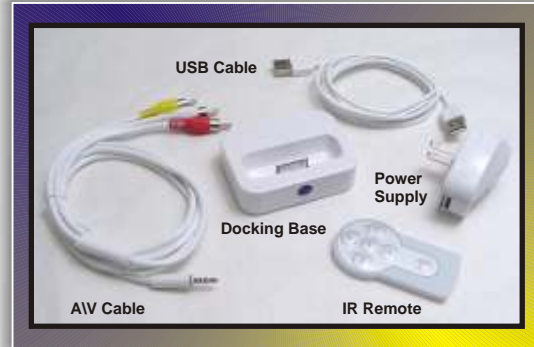

42-115
iPod Interface \ Charging Cable

Convenient USB-based data and power adapter to transfer files or charge your iPod at home, on the road. 6 ft. 24K gold plated connectors, Apple's proprietary 30-pin male dock plug to type A male USB plug.

42-150
iPod FM RF Modulator

Connect to your iPod and choose from seven pre-set channels to listen to music from your iPod directly on your home or car FM stereo radio. Works with iPod Photo, iPod U2 Special Edition, 4th Generation iPod with Click Wheel 3rd Generation iPod with touch wheel and buttons, iPod Mini. FCC compliant, effective operating range of 15 feet

42-160
iPod AudioVideo, IR Remote Docking Station

Rear view of base

The iPod photo dock is an elegant home base for charging and syncing with your computer or for connecting to your home audio video system. Includes 6 button slimline IR remote with play/pause, next/previous track select, power on/off, 3 ft. AVV interface cable, power supply, 5 ft. USB interface cable, docking station. Composite, S-Video, L+R analog audio outputs.