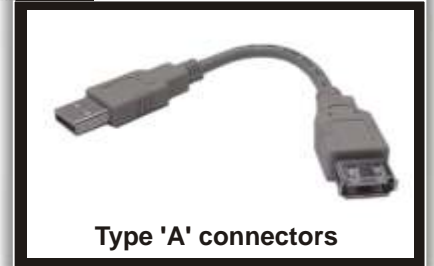

30-250-BK, Black
30-250-BU, Blue
30-250-GN, Green
30-250-OR, Orange
30-250-RD, Red
30-250-WH, White
30-250-YL, Yellow
Solder Type Right Angle, Reduced Profile RCA Style Plugs

Polished nickel finish connectors available in 7 colored ID bands with easy grip knurled silver matt finished barrels. For use with 6mm O.D. cable. Solid center conductor. Large 2 finger cable strain relief.

72-270
Cat5e, Cat6
Crossover Adapter

Turn any standard ethernet patch cable into a crossover cable by adding the adapter at the end of the cable. Male to Female RJ45. Plastic adapter, Color=Red.

30-721
Sony Style DC Coax Power Plug

DC power plug with plastic strain relief. 6mm O.D., Center Pin 1.3mm, Excepts .17" Cable O.D.. 1.97 overall length.

28-180-HP-BK, (Black)
28-180-HP-WH, (White)
.375" (3/8") Plastic Hole Plugs

Self gripping plastic hole plug for any 3/8" wall plate or electronic panel. Works with all Calrad 28 series wall plates. Easy finger press removal.