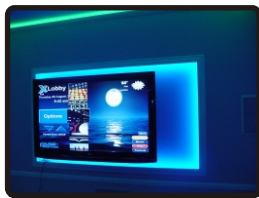

Cut at designated positions only

Cut L.E.D Strip to your desired length

Strip L.E.D Room lighting

Touchscreen + Floor Lighting

Behind Video Displays

Ceiling \ Crown Moulding

- Home theaters, Entertainment systems, rack lighting Water fountains, pools, spas, landscaping and other outdoor accent lighting
- Restaurants, lounges, casinos, homes and retail stores
- Downlighting and uplighting features
- Edge lighting glass plates: for a dramatic effect and edge light with this ribbon
- Lighting art or accent pieces (no UV emissions) Wine Cellars
- Under cabinet lighting, Crown Moulding lighting for limousines, RV's and cars
- Boats, Yachts and cruise ships
- Lots of other applications--use your imagination!

Features:

1. Automatic switch from DC5-DC24V;
2. With 24 Buttons IR Wireless remote control, reliable control distance can reach as far as 10m;
3. Several DIY Storage Buttons, to record your favorite effect ;
4. 0-100% dimming and 16 levels of static brightness per RGB, can mix 4096 colors.
5. 3-Channel RGB full color control, maximum outputs 6A load per Channel.
6. 256 Grey scales per RGB, color-smooth effect is gentle and accurate.
7. Select L.E.D channels separately and change speed and brightness of each mode.
8. Can rest at current color and color depth by selecting the PAUSE function.
9. To work together with our LTC-3060, can expand unlimited power.
10. Includes IR Remote