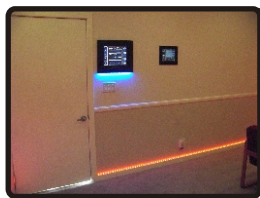

Cut at designated positions only

Cut L.E.D Strip to your desired length

Strip L.E.D Room lighting

Touchscreen + Floor Lighting

Behind Video Displays

Ceiling \ Crown Moulding

- Home theaters, Entertainment systems, rack lighting Water fountains, pools, spas, landscaping and other outdoor accent lighting
- Restaurants, lounges, casinos, homes and retail stores
- Downlighting and uplighting features
- Edge lighting glass plates: for a dramatic effect and edge light with this ribbon
- Lighting art or accent pieces (no UV emissions) Wine Cellars
- Under cabinet lighting, Crown Moulding lighting for limousines, RV's and cars
- Boats, Yachts and cruise ships
- Lots of other applications--use your imagination!

Features:

1. Automatic switch from DC5-DC24V;
2. With 24 Buttons IR Wireless remote control, reliable control distance can reach as far as 10m;
3. Several DIY Storage Buttons, to record your favorite effect ;
4. 0-100% dimming and 16 levels of static brightness per RGB, can mix 4096 colors.
5. 3-Channel RGB full color control, maximum outputs 6A load per Channel.
6. 256 Grey scales per RGB, color-smooth effect is gentle and accurate.
7. Select L.E.D channels separately and change speed and brightness of each mode.
8. Can rest at current color and color depth by selecting the PAUSE function.
9. To work together with our LTC-3060, can expand unlimited power.
10. Includes IR Remote