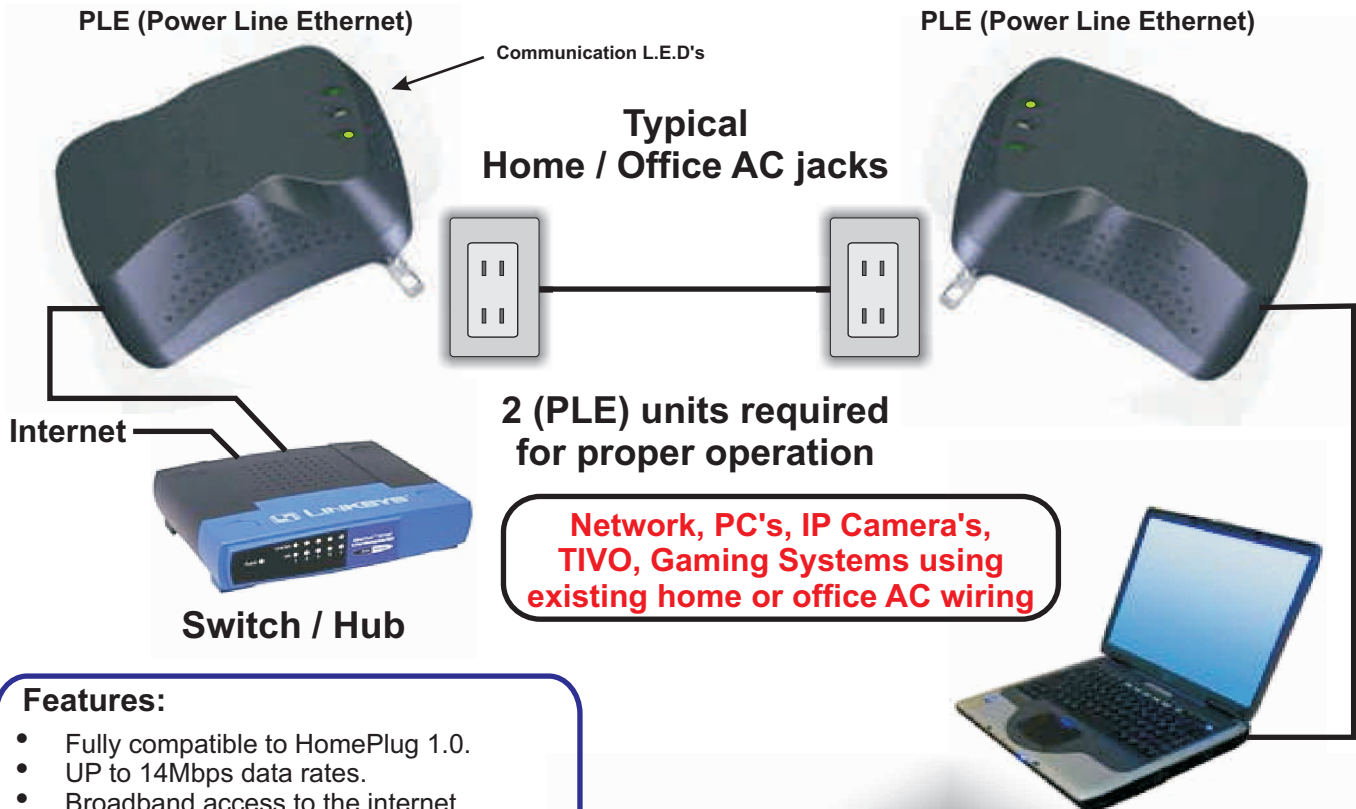

819 N. Highland Ave.
Los Angeles, CA 90038

Tel: (323) 465-2131, Fax: (323)-465-3504
Visit us on the web at www.calrad.com

72-140 (1 Unit) Wall Mount Powerline Ethernet Module

Features:

- Fully compatible to HomePlug 1.0.
- UP to 14Mbps data rates.
- Broadband access to the internet.
- Compact wall mount form factor.
- Expands the coverage of wireless access points (WAP).
- Easy security settings, no drivers needed
- Works with 110Vac, 60 Hz
- Easy to install and setup, just simply plug the unit into a power socket and connect to PC's Ethernet interface.

Requirements:

- A IBM compatible PC or Macintosh
- CD-ROM drive
- Windows 98/ME/200/NT/XP, MAC OS X operating system.
- One available 10/100Mb Ethernet port
- The PLE units must connect directly into a outlet jack and not thru protected power strips or UPS units.

Package Includes:

- Calrad PLE Wall Mount 1PC
- Installation CD-Rom
- Ethernet cable (RJ-45)
- User's Manual / Installation guide

Typical Installation Home or Office

All specifications subject to change without notice, Calrad 2005