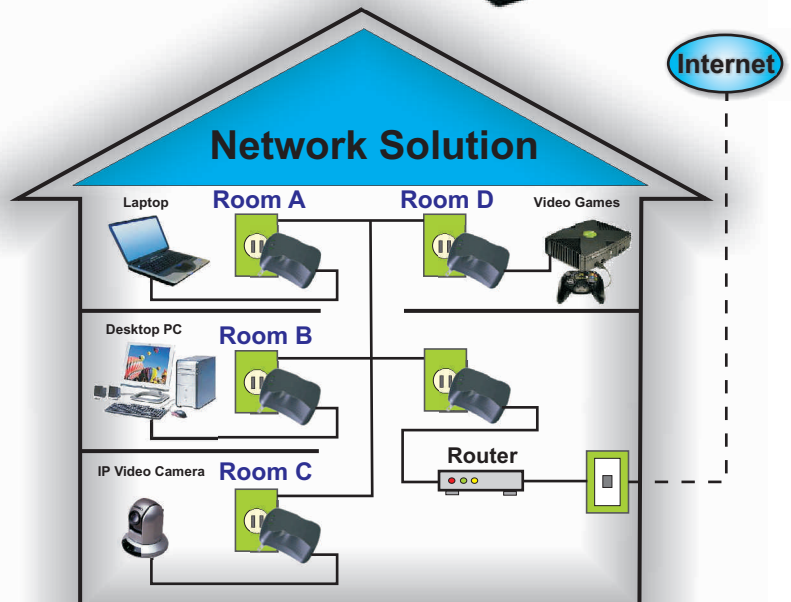

Typical Installation Home or Office

All specifications subject to change without notice, Calrad 2005