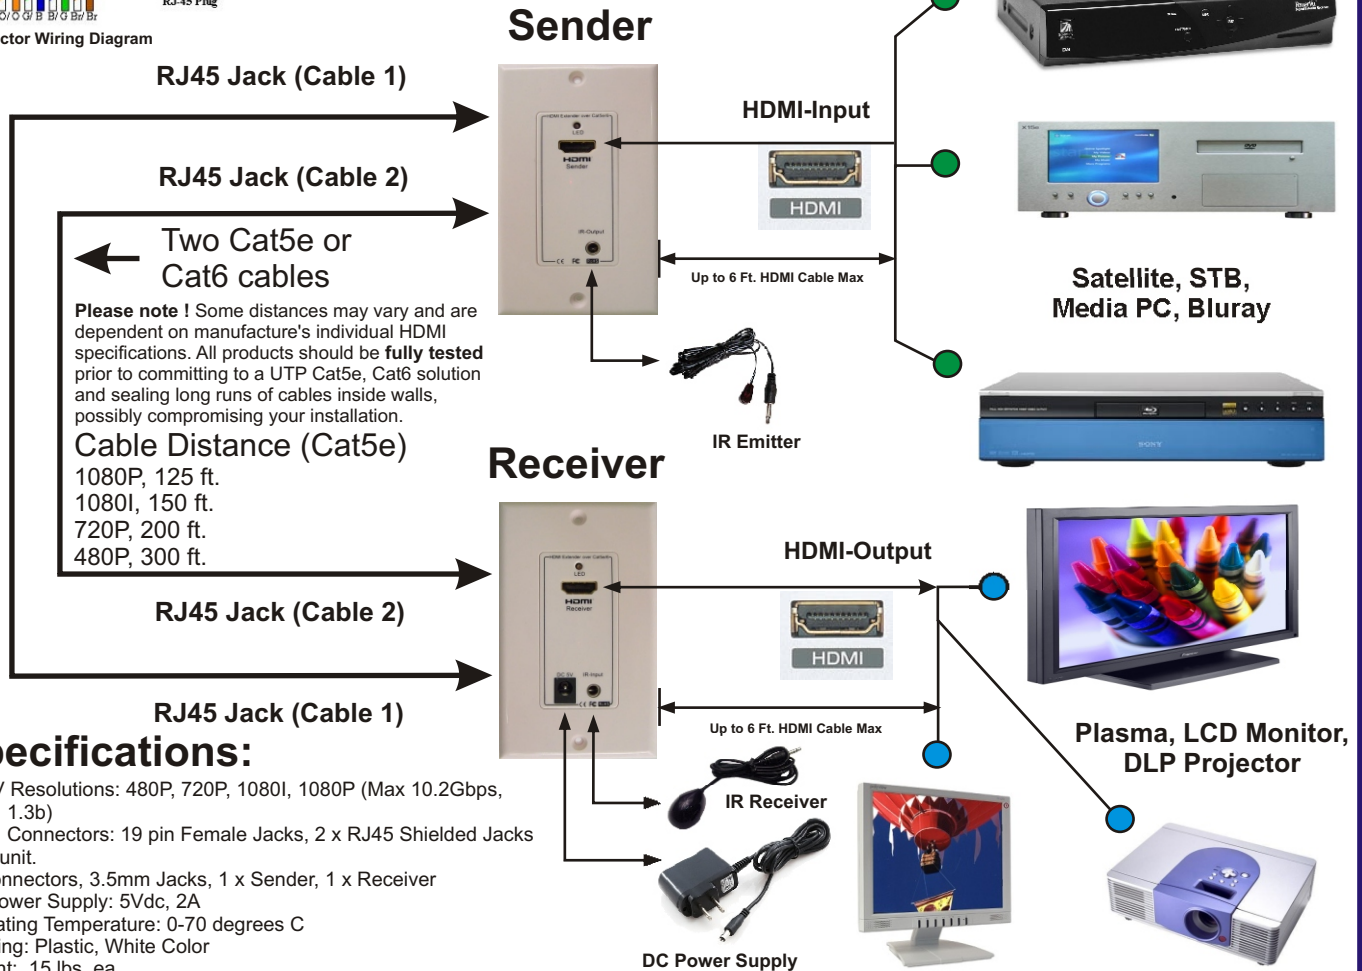

CALRAD
ELECTRONICS

819 N. Highland Ave.
Los Angeles, CA 90038

Tel (323) 465-2131, Fax (323) 465-3504
Visit us on the web at www.calrad.com

Part No. 40-1075
Active Wallplate Balun,
HDMI + IR over
2 Cat5e/Cat6 Cables

568B Wire Start to Finish

Shorter distances can work in **Passive** operation, no external power supply necessary, **Active** mode for longer distances, use external 5Vdc power supply. Package includes Sender, Receiver, Wallplates, DC Power Supply, IR Receiver + Emitter.

Connector Wiring Diagram

Specifications:

HDTV Resolutions: 480P, 720P, 1080I, 1080P (Max 10.2Gbps, HDMI 1.3b)
HDMI Connectors: 19 pin Female Jacks, 2 x RJ45 Shielded Jacks each unit.
IR Connectors, 3.5mm Jacks, 1 x Sender, 1 x Receiver
DC Power Supply: 5Vdc, 2A
Operating Temperature: 0-70 degrees C
Housing: Plastic, White Color
Weight: .15 lbs. ea.
Dimensions: Transmitter / Receiver: L-4.5" x W-2.75" x D-1.25"