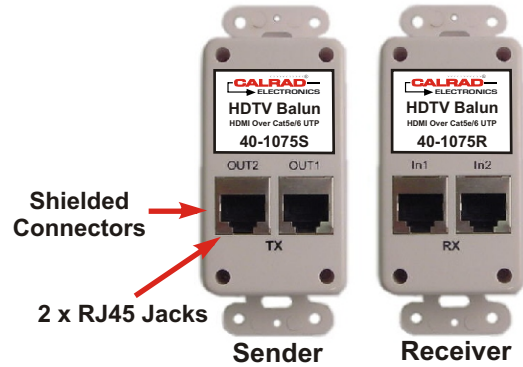

568B Wire Start to Finish

Shorter distances can work in **Passive** operation, no external power supply necessary, **Active** mode for longer distances, use external 5Vdc power supply. Package includes Sender, Receiver, Wallplates, DC Power Supply, IR Receiver + Emitter.

Connector Wiring Diagram

Specifications:

HDTV Resolutions: 480P, 720P, 1080I, 1080P (Max 10.2Gbps, HDMI 1.3b)
HDMI Connectors: 19 pin Female Jacks, 2 x RJ45 Shielded Jacks each unit.
IR Connectors, 3.5mm Jacks, 1 x Sender, 1 x Receiver
DC Power Supply: 5Vdc, 2A
Operating Temperature: 0-70 degrees C
Housing: Plastic, White Color
Weight: .15 lbs. ea.
Dimensions: Transmitter / Receiver: L-4.5" x W-2.75" x D-1.25"