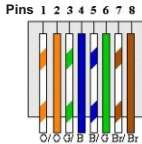

Connector Wiring Diagram

568B Wire Start to Finish