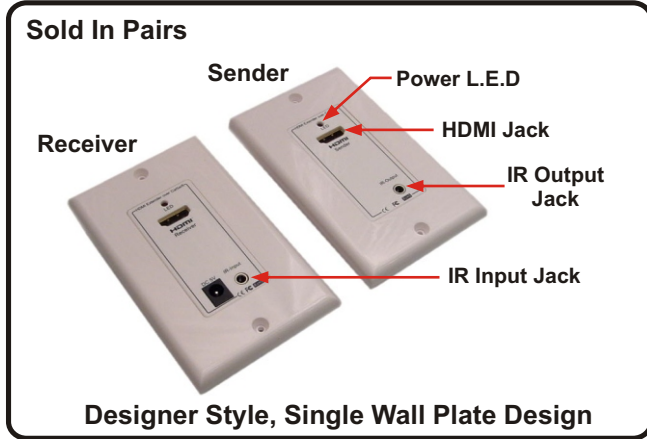

568B Wire Start to Finish

Shorter distances can work in **Passive** operation, no external power supply necessary, **Active** mode for longer distances, use external 5Vdc power supply. Package includes Sender, Receiver, Wallplates, DC Power Supply, IR Receiver + Emitter.

Connector Wiring Diagram

Specifications:

HDTV Resolutions: 480P, 720P, 1080I, 1080P (Max 10.2Gbps, HDMI 1.3b)
HDMI Connectors: 19 pin Female Jacks, 2 x RJ45 Shielded Jacks each unit.
IR Connectors, 3.5mm Jacks, 1 x Sender, 1 x Receiver
DC Power Supply: 5Vdc, 2A
Operating Temperature: 0-70 degrees C
Housing: Plastic, White Color
Weight: .15 lbs. ea.
Dimensions: Transmitter / Receiver: L-4.5" x W-2.75" x D-1.25"