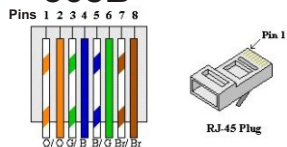

Rear View

568B Wire Start to Finish 568B

Connector Wiring Diagram

Please note ! Some distances may vary and are dependent on manufactures individual HDMI specifications. All products should be **fully tested** prior to committing to a UTP Cat5e, Cat6 solution and sealing long runs of cables inside walls, possibly compromising your installation.

Cable Distance (CAT5e)
1080P, 100 ft., CAT6 Cable 125 ft.
1080I, 200 ft.
720P, 200 ft.
480P, 300 ft.

Transmitter

HDMI-Input

Up to 6 Ft. HDMI Cable Max

Receiver

HDMI-Output

Up to 6 Ft. HDMI Cable Max

Satellite, STB,
Media PC, Bluray

Plasma, LCD Monitor,
DLP Projector

Specifications:

HDTV Resolutions: 480P, 720P, 1080I, 1080P (Max 10.2Gbps, HDMI 1.3b)
HDMI In/Out Connectors: 19 pin Female Jacks, 2 x RJ45 Shielded Jacks each unit.
Operating Temperature: 0-70 degrees C
Housing: Plastic, White Color
Weight: .15 lbs. ea.
Dimensions: Transmitter / Receiver: L-4.5" x W-2.75" x D-1.25"