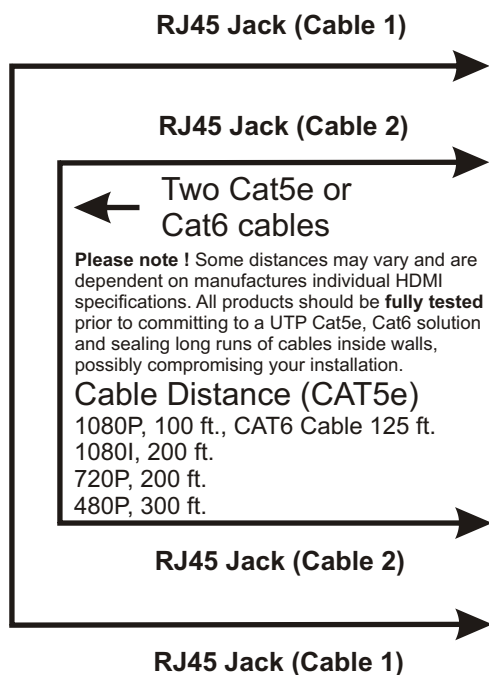

Rear View

568B Wire Start to Finish 568B

Connector Wiring Diagram

Please note ! Some distances may vary and are dependent on manufactures individual HDMI specifications. All products should be **fully tested** prior to committing to a UTP Cat5e, Cat6 solution and sealing long runs of cables inside walls, possibly compromising your installation.

Cable Distance (CAT5e)
1080P, 100 ft., CAT6 Cable 125 ft.
1080I, 200 ft.
720P, 200 ft.
480P, 300 ft.

Transmitter

HDMI-Input

Up to 6 Ft. HDMI Cable Max

Receiver

HDMI-Output

Up to 6 Ft. HDMI Cable Max

Satellite, STB,
Media PC, Bluray

Plasma, LCD Monitor,
DLP Projector

Specifications:

HDTV Resolutions: 480P, 720P, 1080I, 1080P (Max 10.2Gbps, HDMI 1.3b)
HDMI In/Out Connectors: 19 pin Female Jacks, 2 x RJ45 Shielded Jacks each unit.
Operating Temperature: 0-70 degrees C
Housing: Plastic, White Color
Weight: .15 lbs. ea.
Dimensions: Transmitter / Receiver: L-4.5" x W-2.75" x D-1.25"