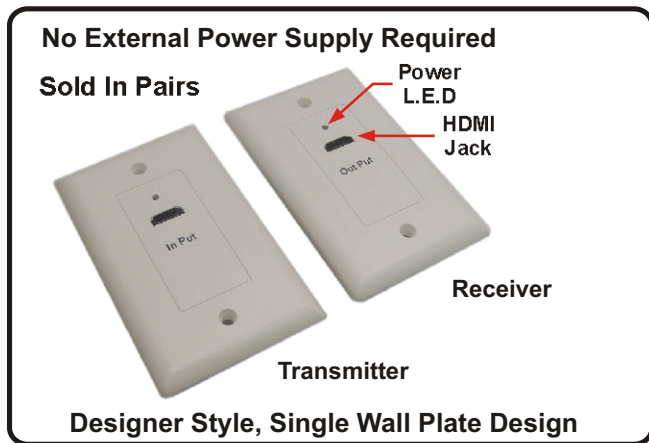

CALRAD
ELECTRONICS

819 N. Highland Ave.
Los Angeles, CA 90038

Tel (323) 465-2131, Fax (323) 465-3504
Visit us on the web at www.calrad.com

Part No. 40-1074
Active Wallplate Balun,
HDMI over 2 Cat5e/Cat6 Cables

Rear View

568B Wire Start to Finish 568B