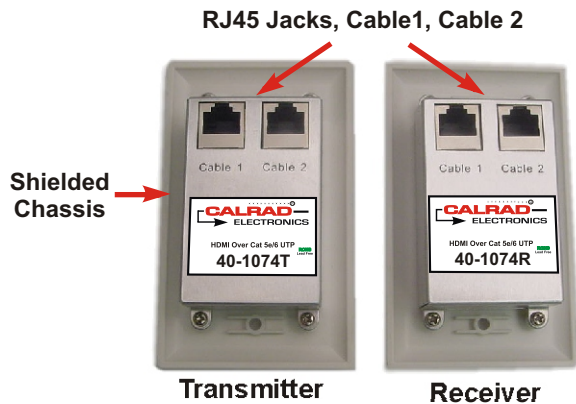

CALRAD
ELECTRONICS

819 N. Highland Ave.
Los Angeles, CA 90038

Tel (323) 465-2131, Fax (323) 465-3504
Visit us on the web at www.calrad.com

Part No. 40-1074
Active Wallplate Balun,
HDMI over 2 Cat5e/Cat6 Cables

Rear View

568B Wire Start to Finish 568B

Connector Wiring Diagram

Please note ! Some distances may vary and are dependent on manufactures individual HDMI specifications. All products should be **fully tested** prior to committing to a UTP Cat5e, Cat6 solution and sealing long runs of cables inside walls, possibly compromising your installation.

Plasma, LCD Monitor,
DLP Projector

Specifications:

HDTV Resolutions: 480P, 720P, 1080I, 1080P (Max 10.2Gbps, HDMI 1.3b)
HDMI In/Out Connectors: 19 pin Female Jacks, 2 x RJ45 Shielded Jacks each unit.
Operating Temperature: 0-70 degrees C
Housing: Plastic, White Color
Weight: .15 lbs. ea.
Dimensions: Transmitter / Receiver: L-4.5" x W-2.75" x D-1.25"